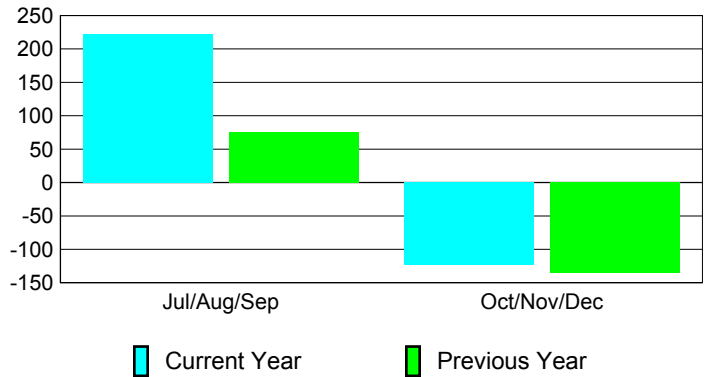

Comparison of Membership Gain/Loss

Current Year Compared to the Previous Year