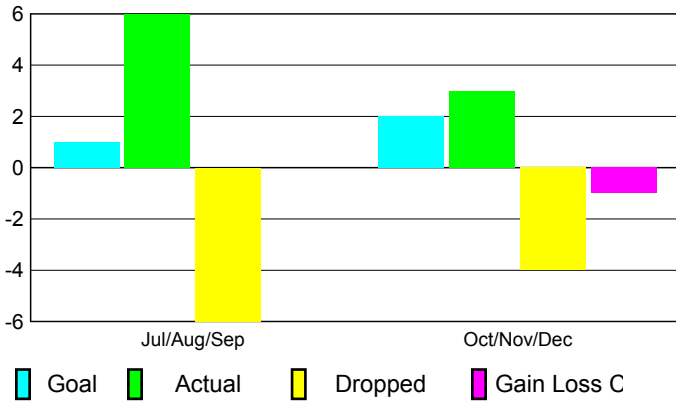

2010-2011 GMT Reports for District (or Undistricted) **District 354 D**

GMT: KWANG-SOO JANG

Location: REPUBLIC OF KOREA

GMT CA: 5

CLUBS

Club Results
2010-2011

Clubs
2009-2010

Month	New Club Goal	Actual New Clubs	Actual Dropped Clubs	Gain/Loss of Clubs	Gain/Loss of Clubs
Jul/Aug/Sep	1	6	-6	0	4
Oct/Nov/Dec	2	3	-4	-1	2
Totals	3	9	-10	-1	6

Club Results 2010-2011

Goal, New, Dropped, Gain/Loss

Comparison of Club Gain/Loss

Current Year Compared to the Previous Year

YTD Status Quo Clubs 2010-2011

Status Quo Clubs Compared to Status Quo Members

MEMBERSHIP