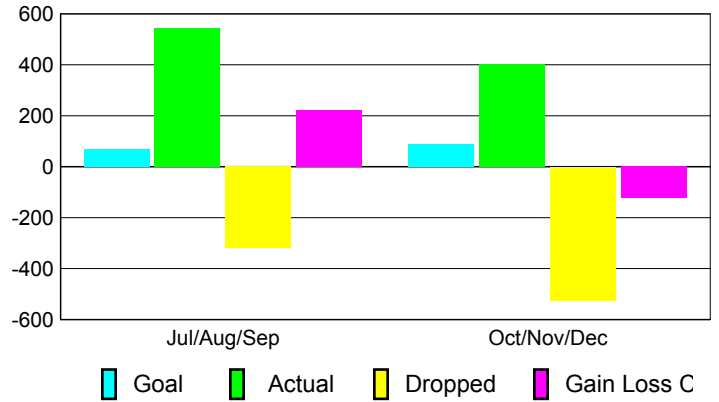

Membership Results 2010-2011

Goal, New, Dropped, Gain/Loss