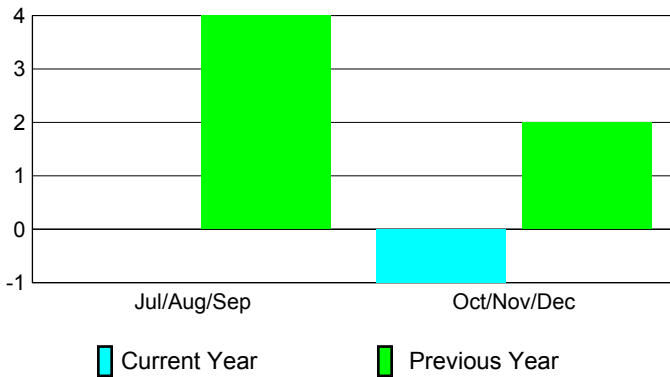

2010-2011 GMT Reports for District (or Undistricted) **District 354 D**

GMT: KWANG-SOO JANG

Location: REPUBLIC OF KOREA

GMT CA: 5

CLUBS

Club Results
2010-2011

Clubs
2009-2010

Month	New Club Goal	Actual New Clubs	Actual Dropped Clubs	Gain/Loss of Clubs	Gain/Loss of Clubs
Jul/Aug/Sep	1	6	-6	0	4
Oct/Nov/Dec	2	3	-4	-1	2
Totals	3	9	-10	-1	6

Club Results 2010-2011

Goal, New, Dropped, Gain/Loss

Comparison of Club Gain/Loss

Current Year Compared to the Previous Year

YTD Status Quo Clubs 2010-2011

Status Quo Clubs Compared to Status Quo Members

MEMBERSHIP